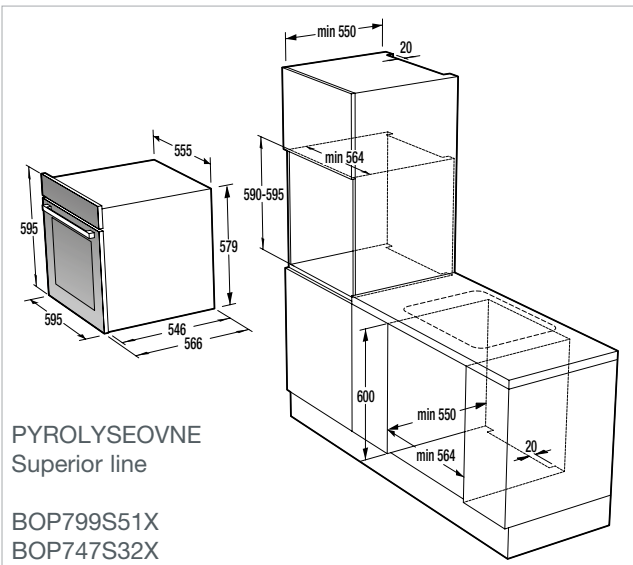

PYROLYSEOVNE
Superior line

BOP799S51X
BOP747S32X